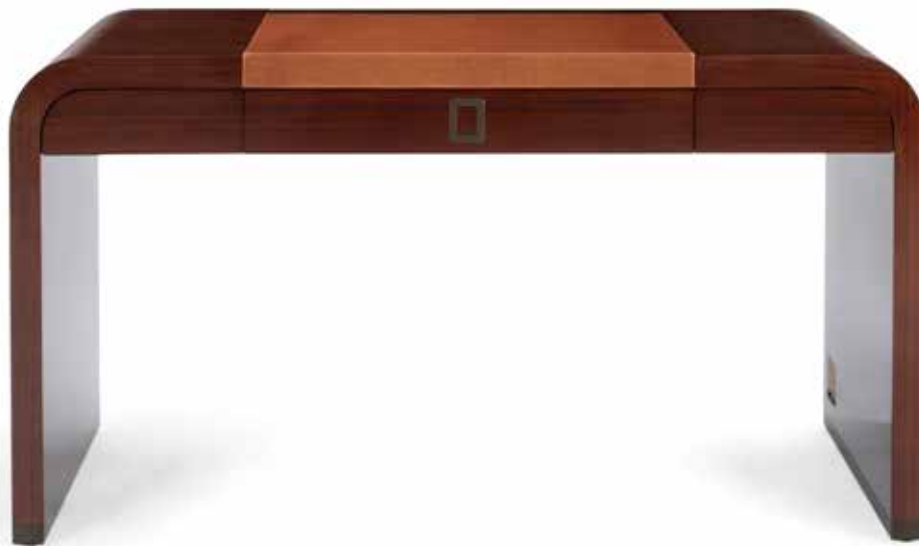

# B O L I E R

O B J E T S

No.  
193018

WRITING DESK

56"	W	142 CM
24"	D	61 CM
30"	H	76 CM

QUARTER CUT WALNUT VENEER  
WITH DARK BRONZE METAL FOOT-CAP

REMOVABLE LEATHER DESK PAD  
HIDDEN POWER STRIP  
THREE SELF-CLOSING DRAWERS