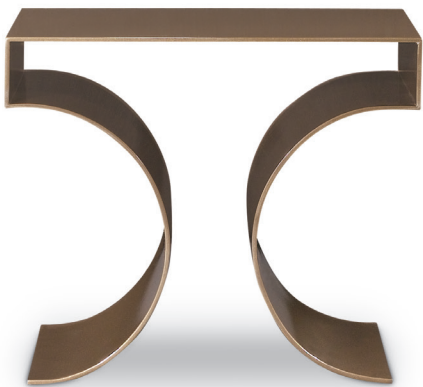

B O L I E R

K I N K O U

No.
143007B

FAR EAST OCCASIONAL TABLE

DESIGNER
JIUN HO

No.
143007S

20" W 51 CM
15" D 38 CM
17" H 43 CM

No.
143007W

MOLDED ALUMINUM IN
BURNISHED BRONZE (B)
#1413, SILVER (S) #1415, OR
WHITE (W) POWDER COAT
FINISH #1602