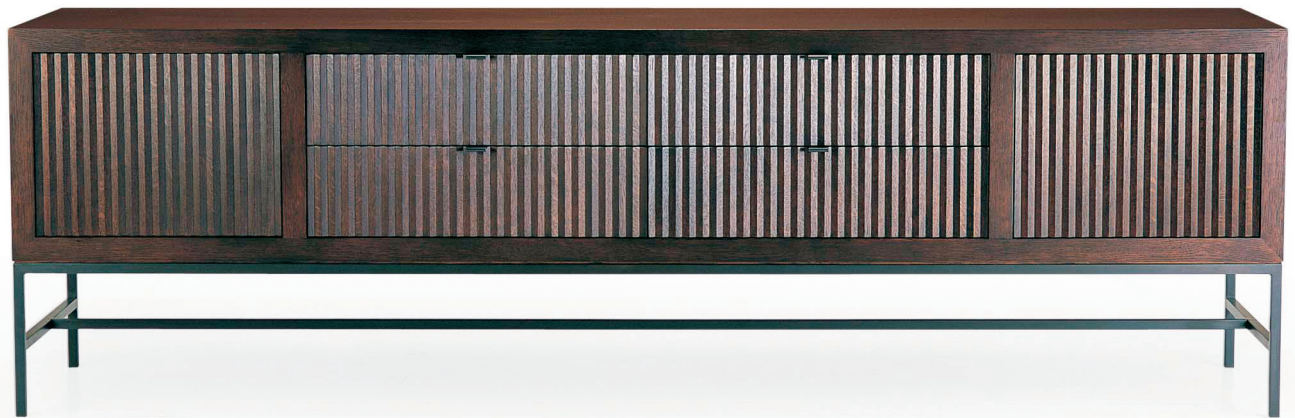

B O L I E R

D O M I C I L E

No.
65015

CREDENZA

DESIGNER
MICHAEL VANDERBYL

88"	W	224	CM
24"	D	61	CM
33"	H	84	CM

QUARTERED DARK OAK VENEER CASE #601 WITH SAW-TOOTH DOORS AND DRAWER FRONTS. FOUR CENTER DRAWERS AND TWO END DOORS. STEEL BASE FINISHED IN CHARCOAL POWDER COAT #607.

BEHIND EACH DOOR IS ONE ADJUSTABLE SHELF.