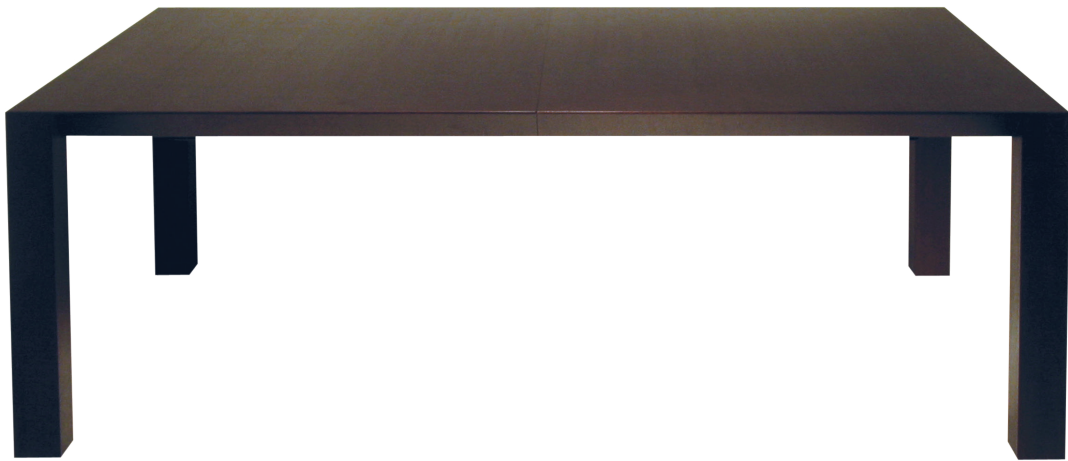

# B O L I E R

D O M I C I L E

No.

65005

BEVEL DINING TABLE

DESIGNER  
MICHAEL VANDERBYL

82" W 208 CM

47.5" D 121 CM

30.5" H 77 CM

121" W 307 CM

QUARTERED OAK VENEER #601

WITH TWO 19.5" FILLERS